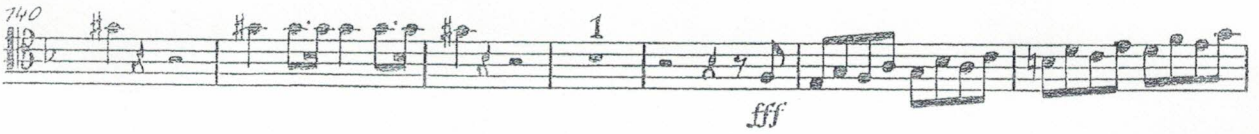

Trombone
Extract 2

Tchaikovsky Symphony 4