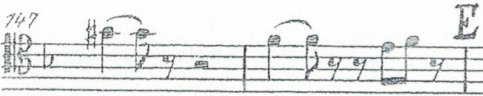

Trombone
Extract 2

Tchaikovsky Symphony 4